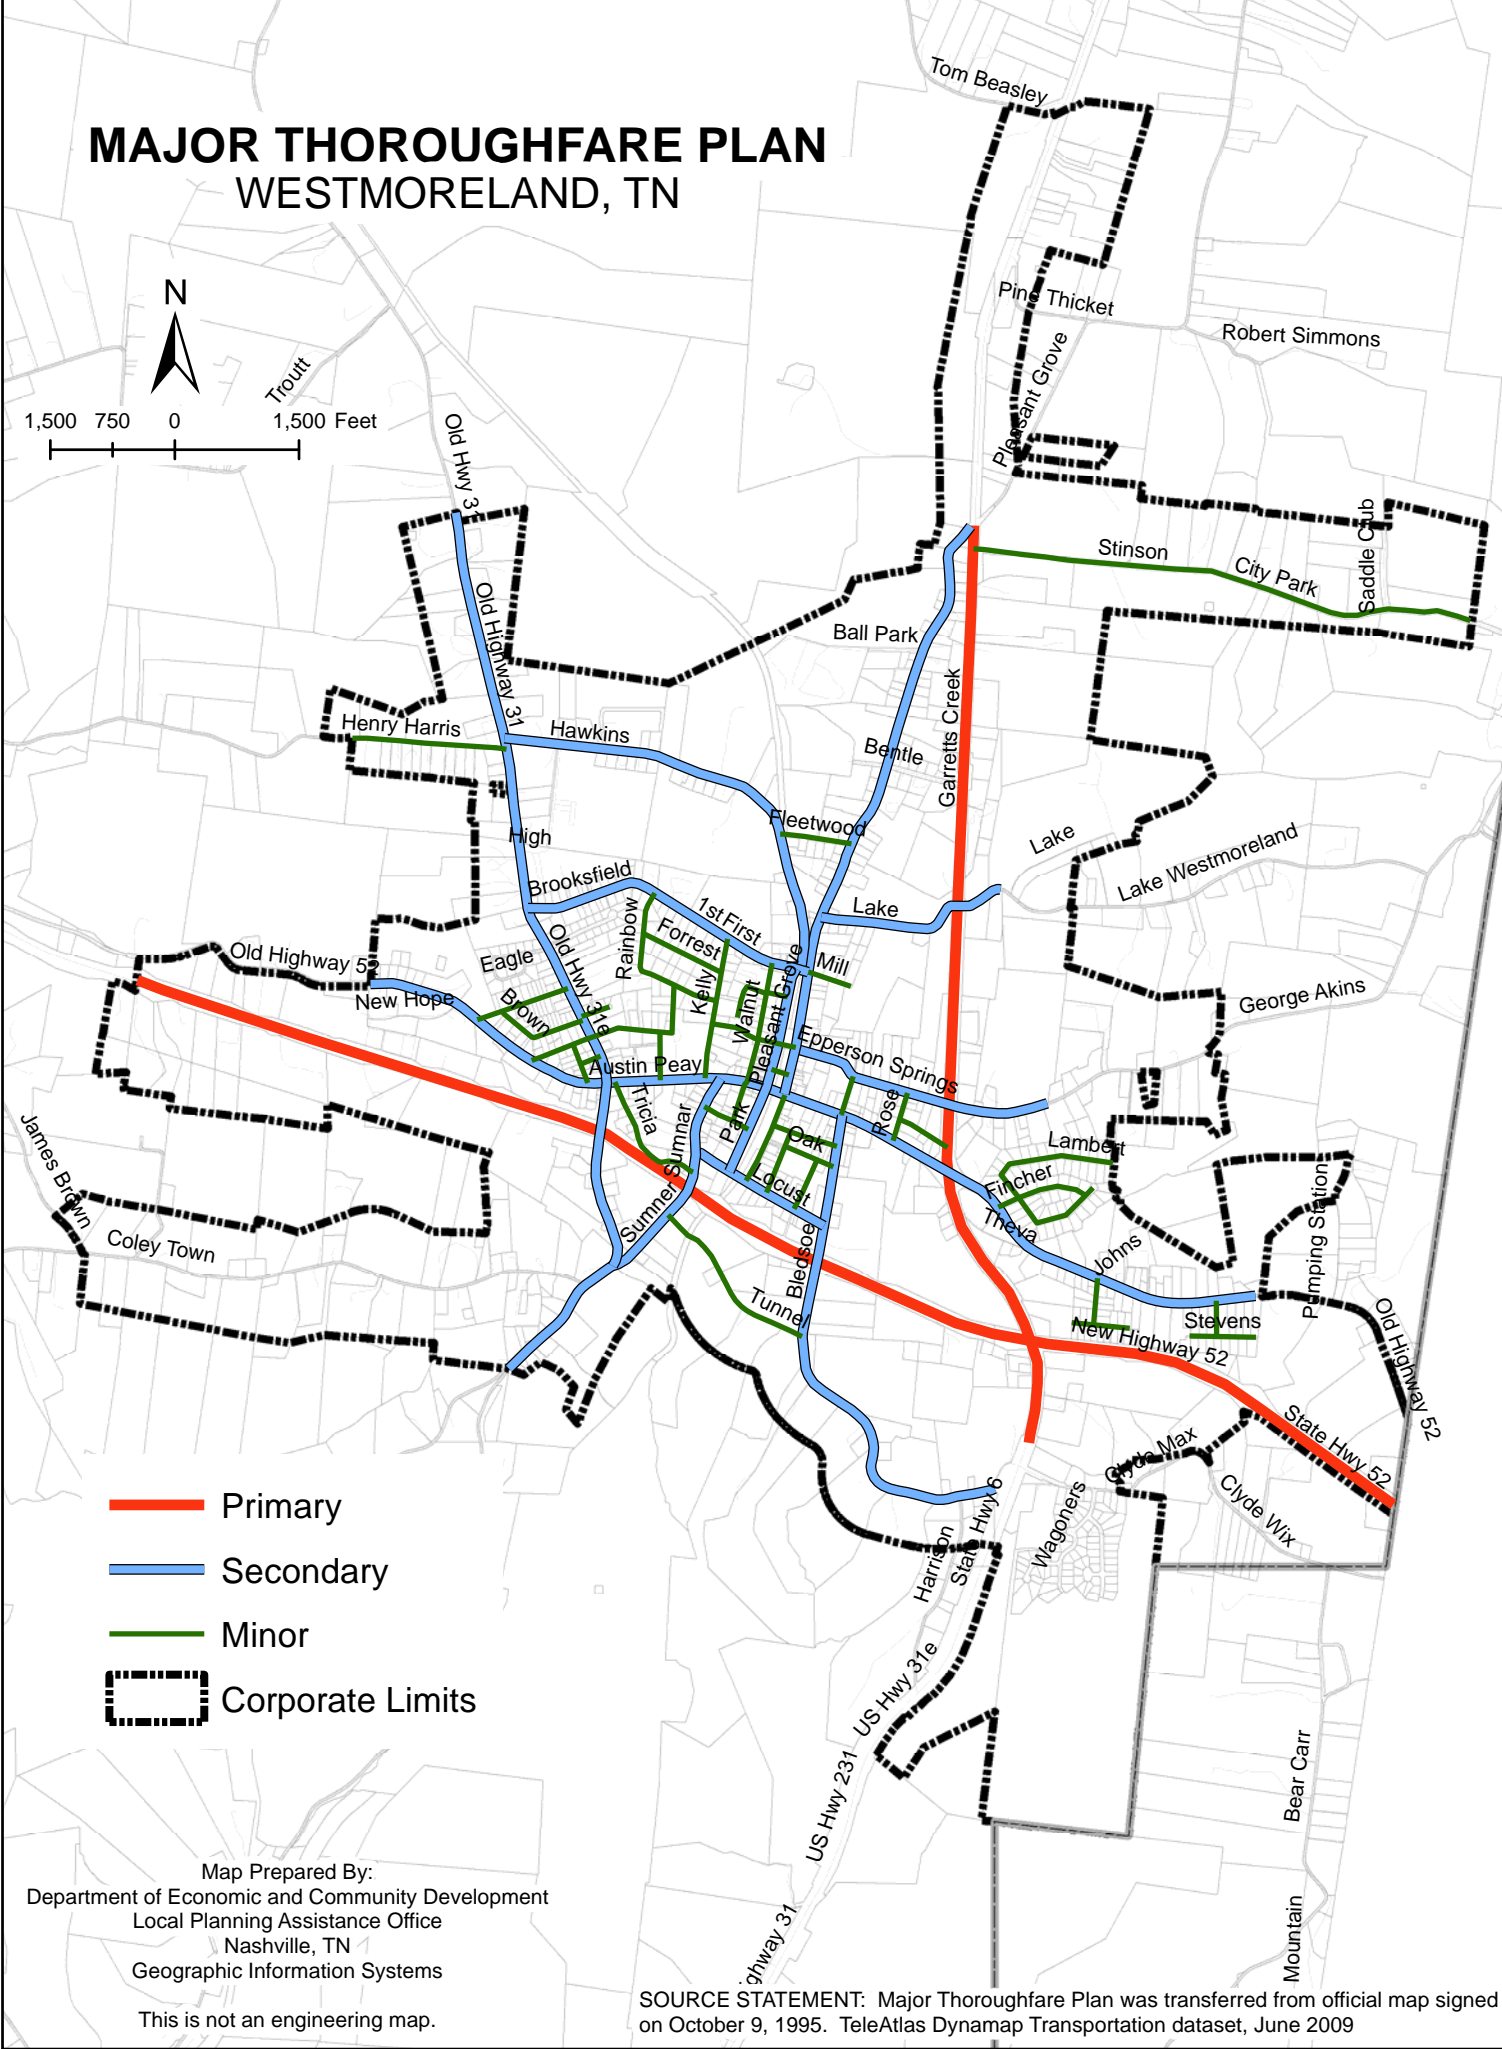

MAJOR THOROUGHFARE PLAN WESTMORELAND, TN

1,500 750 0 1,500 Feet

- Primary
- Secondary
- Minor
- Corporate Limits

Map Prepared By:
 Department of Economic and Community Development
 Local Planning Assistance Office
 Nashville, TN
 Geographic Information Systems
 This is not an engineering map.

SOURCE STATEMENT: Major Thoroughfare Plan was transferred from official map signed on October 9, 1995. TeleAtlas Dynamap Transportation dataset, June 2009